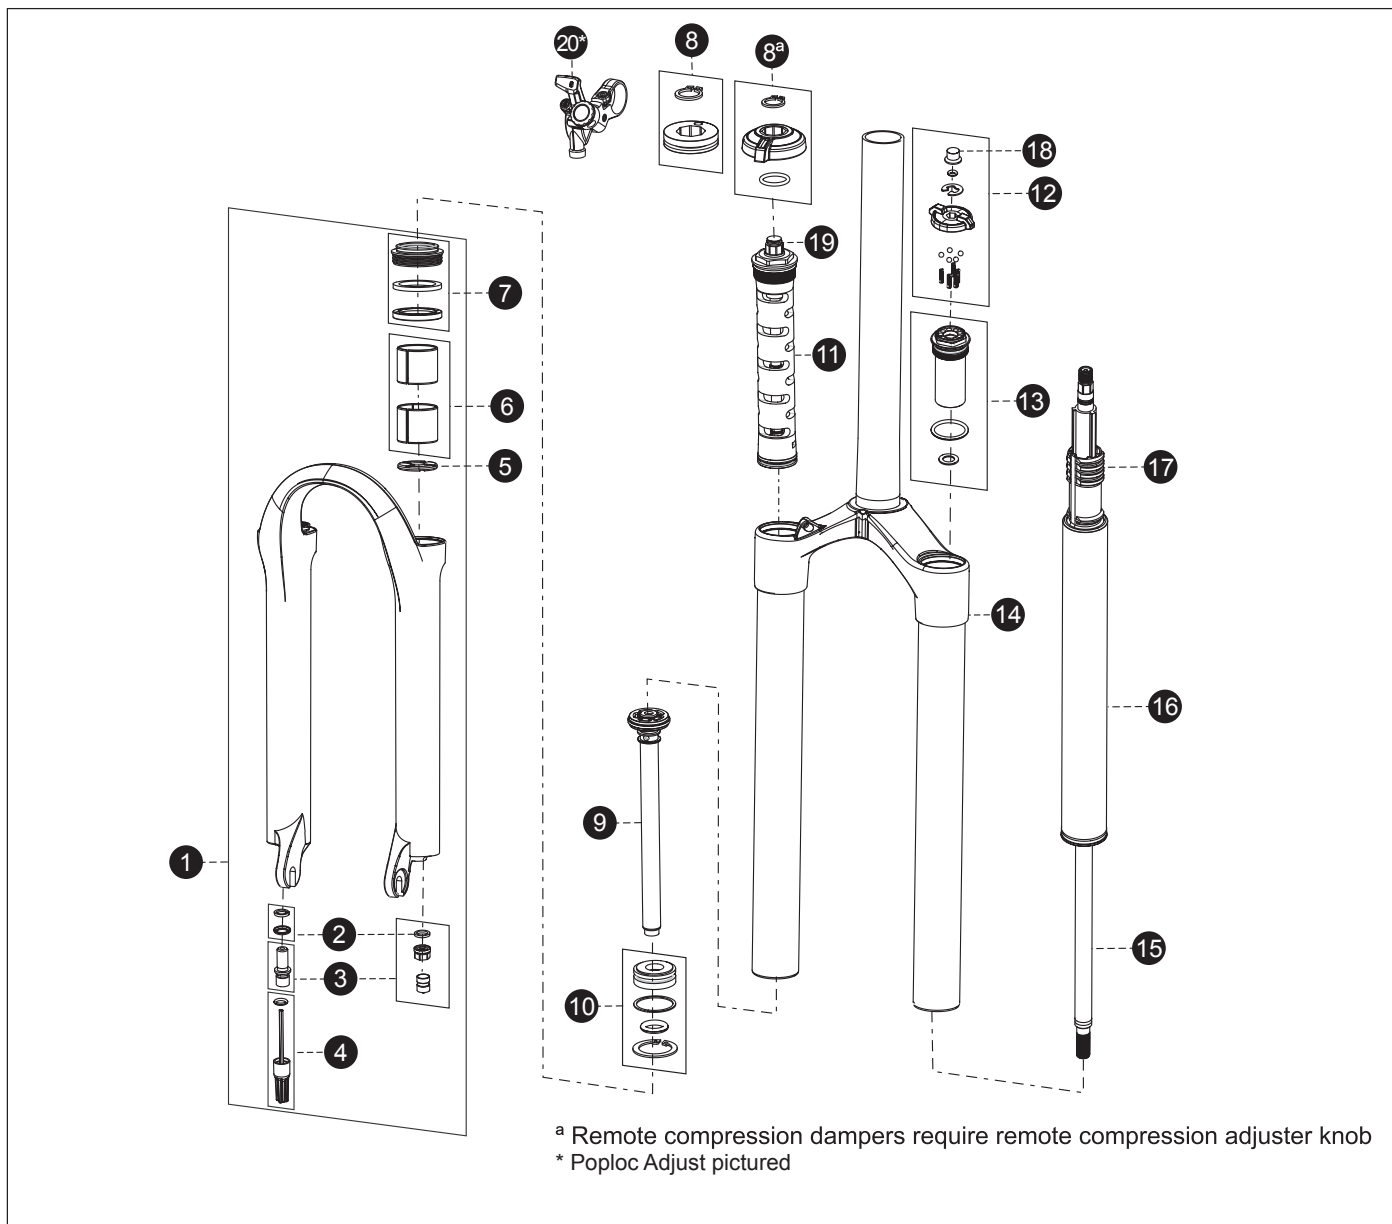

REBA SL/RACE/TEAM AIR U-TURN 2005

1	REBA LL, STND DROPOUT, NOBOSS, SLVR	11.4308.853.000	REBA / PIKE COMPRESSION DPR ASSY, EXT GATE, REMOTE	11.4308.857.000	Not Shown:		
	REBA LL, STND DROPOUT, NO BOSS, BLK	11.4308.855.000			REBA DECAL KIT	11.4308.996.000	
	REBA LL, STND DROPOUT, NO BOSS, RED	11.4308.854.000	REBA / PIKE COMPRESSION DPR ASSY, EXT GATE, NON-		REBA U-TURN AIR SPRING O-RING SVC KIT	11.4309.010.000	
	REBA LL, STND DROPOUT, NO BOSS, CITRUS	11.4308.856.000	REMOTE	11.4308.858.000	REBA/PIKE MOTION CONTROL DPER SERVICE KIT	11.4309.014.000	
	REBA LL, STND DROPOUT, NO BOSS, WHITE	11.4309.508.000	12	REBA AIR U-TURN AJUSTER KNOB KIT	11.4309.008.000	REBA RETAINING RING KIT, AIR U-TURN ASSY	11.4309.100.000
2	FORK CRUSH WASHER KIT	11.4305.552.000	13	REBA AIR U-TURN TOP CAP KIT	11.4309.009.000	DISK BRAKE CABLE, ACCESSORY, REBA/PIKE	11.4309.073.000
3	REBA/PIKE EXTERNAL HARDWARE KIT	11.4309.000.000	14	REBA CSU, AIR U-TURN, BLACK CRWN	11.4308.961.000		
4	05 EXTERNAL REBOUND ADJ KNOB, SHORT	11.4308.846.000		REBA TEAM CSU, AIR U-TURN, BLK CRWN	11.4309.142.000		
5	REBA/PIKE BOTTOM OUT BUMPER KIT	11.4308.852.000	15	REBA AIR U-TURN LOWER AIR SPRING ASSY	11.4309.007.000		
6	REBA/PIKE BUSHING KIT	11.4308.851.000	16	REBA AIR U-TURN AIR TUBE	11.430.9005.000		
7	REBA/PIKE DUST SEAL/OIL SEAL/FO RING KIT	11.4308.850.000	17	REBA AIR U-TURN UPPER AIR SPRING ASSY	11.4309.006.000		
8	MOTION CONTROL COMP KNOB KIT, STD	11.4308.928.000	18	REBA AIR U-TURN AIR CAP KIT	11.4308.999.000		
	MOTION CONTROL COMP KNOB, REMOTE	11.4308.927.000	19	MOTION CONTROL INTERNAL GATE CAP	11.4309.003.000		
9	REBA REBOUND DAMPER ASSY	11.4308.861.000		MOTION CONTROL EXTERNAL GAT ADJ KNOB	11.4309.011.000		
10	REBA/PIKE REBOUND SEAL HEAD KIT	11.4309.013.000	20	POPLOC LEVER, LEFT	11.4308.848.000		
11	REBA / PIKE COMPRESSION DPR ASSY, INT GATE, REMOTE	11.4308.859.000		POPLOC ADJ LEVER, LEFT	11.4308.849.000		
	REBA / PIKE COMPRESSION DPR ASSY, INT GATE, NON-			POPLOC LEVER, RIGHT	11.4309.207.000		
	REMOTE	11.4308.860.000		POPLOC ADJ LEVER, RIGHT	11.4309.208.000		

* See page 40 for a complete list of bulk parts