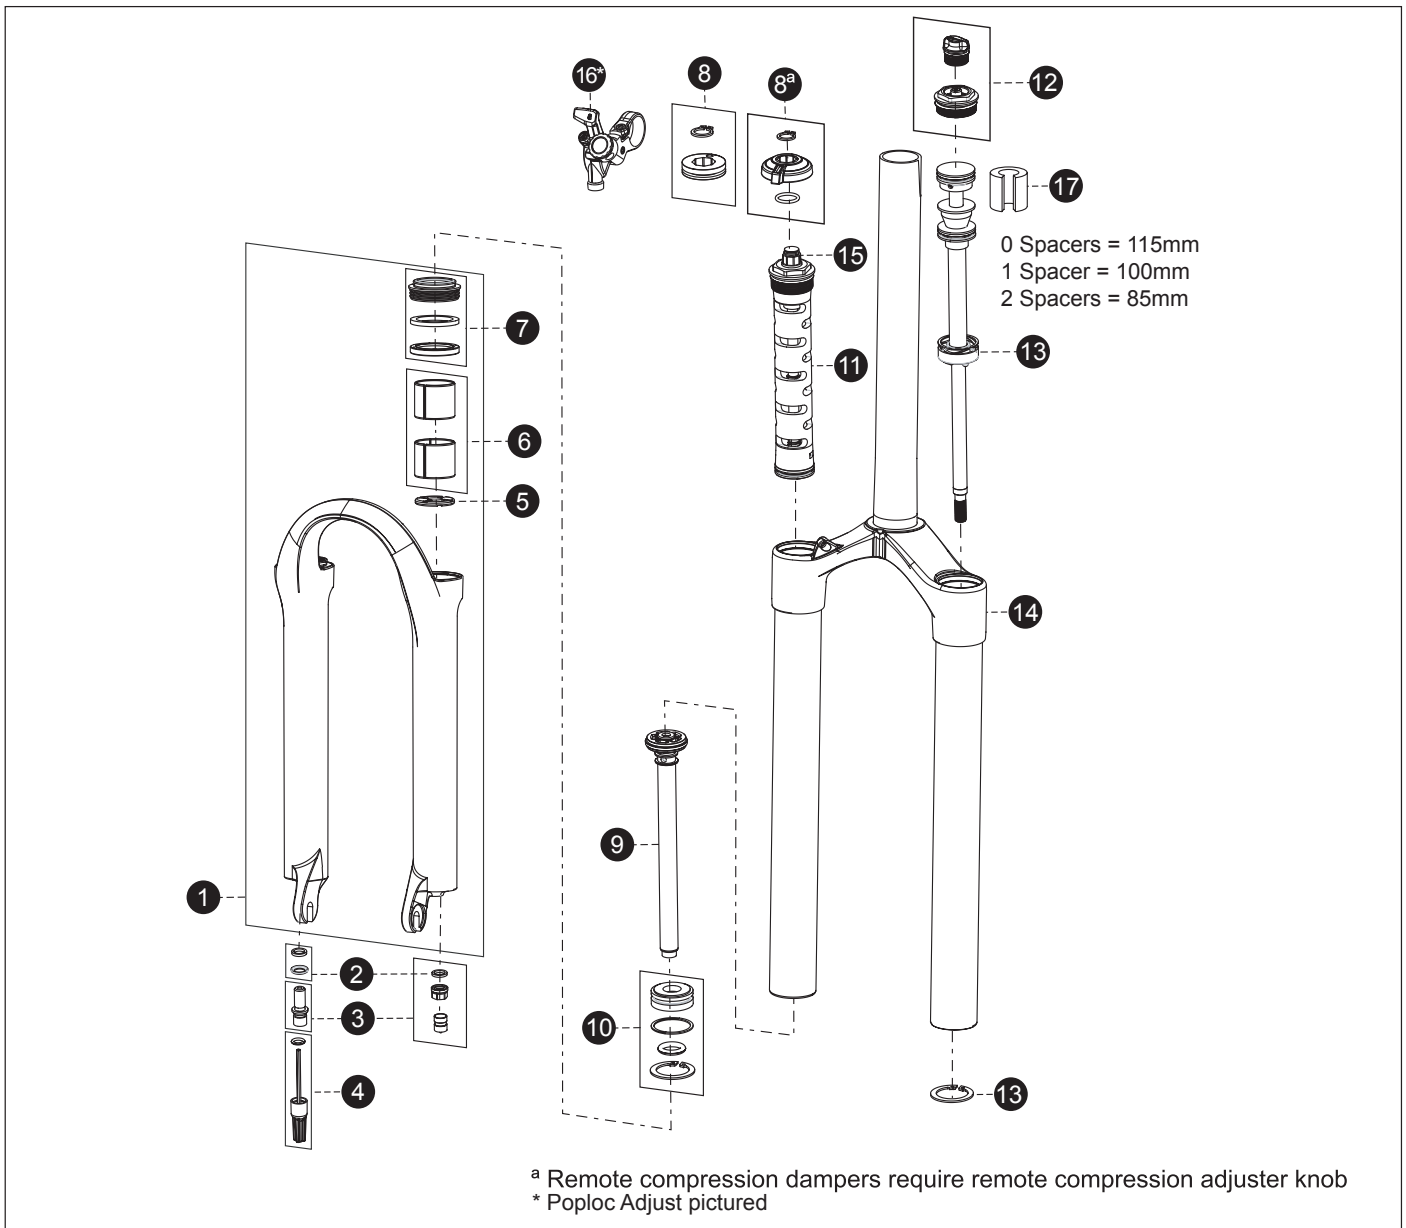

2005 REBA SL/RACE/TEAM & 29" DUAL AIR

1	REBA LL, STND DROPOUT, NOBOSS, SLVR	11.4308.853.000	REBA/PIKE CMPRSS DPR ASSY, EXT GATE, REMOTE	11.4308.857.000	Reba 29" Not Shown:		
	REBA LL, STND DROPOUT, NOBOSS, BLK	11.4308.855.000			REBA 29" LOWER LEG, BLACK	11.4309.725.000	
	REBA LL, STND DROPOUT, NOBOSS, RED	11.4308.854.000	REBA/PIKE CMPRSSI DPR ASSY, EXT GATE, NON-REMOTE	11.4309.001.000	REBA 29" LOWER LEG, SILVER	11.4309.727.000	
	REBA LL, STND DROPOUT, NOBOSS, CITRUS	11.4308.856.000			PIKE/REBA 29" REBOUND DAMPER KIT	11.4309.037.000	
	REBA LL, STND DROPOUT, NOBOSS, WHITE	11.4309.508.000	12	REBA DUALAIR TOP CAP KIT	11.4308.862.000	REBA 29" DUALAIR SPRING ASSY	11.4309.726.000
2	FORK CRUSH WASHER KIT	11.4305.552.000	13	REBA DUALAIR SPRING ASSY	11.4308.862.000	Not Shown:	
3	REBA/PIKE EXTERNAL HARDWARE KIT	11.4309.000.000	14	REBA CSU, DUALAIR, BLACK CRWN	11.4308.960.000	REBA DECAL KIT	11.4308.996.000
4	05 EXTERNAL REB ADJUSTER KNOB, SHORT	11.4308.846.000		REBA TEAM CSU, DUALAIR, BLK CRWN	11.4309.141.000	REBA DUALAIR AIR VALVE COVER CAP KIT	11.4309.012.000
5	REBA/PIKE BOTTOM OUT BUMPER KIT	11.4308.852.000	15	MOTION CONTROL INTERNAL GATE CAP	11.4309.003.000	REBA DUALAIR O-RING SERVICE KIT	11.4309.004.000
6	REBA/PIKE BUSHING KIT	11.4308.851.000		MOTION CONTROL EXTERNAL GATE ADJ KNOB	11.4309.011.000	REBA/PIKE MOTION CONTROL DAMPER SVC KIT	11.4309.014.000
7	REBA/PIKE DUST SEAL/OIL SEAL/FO RING	11.4308.850.000	16	POPLOC LEVER, LEFT	11.4308.848.000	DISK BRAKE CABLE, ACCESSORY, REBA/PIKE	11.4309.073.000
8	MOTION CONTROL COMP KNOB KIT, STD	11.4308.928.000		POPLOC ADJ LEVER, LEFT	11.4308.849.000		
	MOTION CONTROL CMPRSS KNOB, REMOTE	11.4308.927.000		POPLOC LEVER, RIGHT	11.4309.207.000		
9	REBA REBOUND DAMPER ASSY	11.4308.861.000		POPLOC ADJ LEVER, RIGHT	11.4309.208.000		
10	REBA/PIKE REBOUND SEAL HEAD KIT	11.4309.013.000	17	ALL TRAVEL SPACER KIT	11.4309.002.000		
11	REBA/PIKE COMP DAMPER ASSY, INT GATE, REMOTE	11.4308.859.000					
	REBA / PIKE COMP DAMPER ASSY, INT GATE, NON-REMOTE	11.4308.860.000					