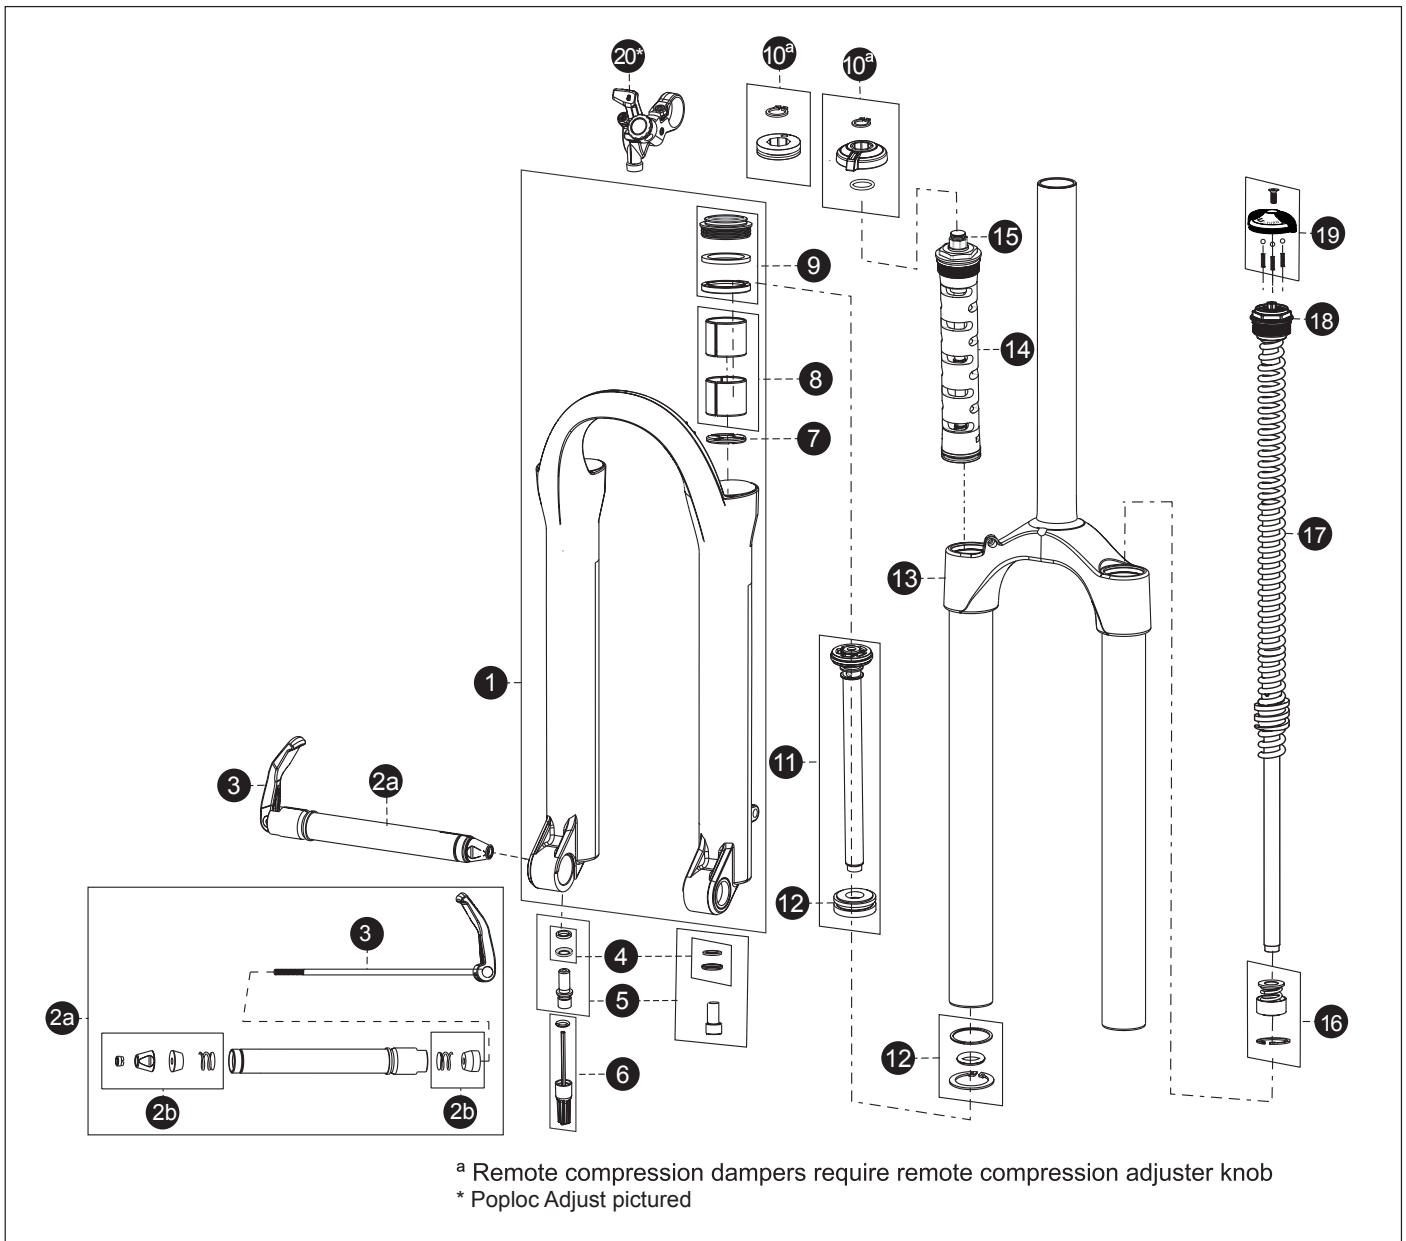

# 2005 PIKE SL/RACE/TEAM

1	PIKE LOWER LEG ASSY, RED	11.4309.039.000	12	REBA/PIKE REBOUND SEAL HEAD KIT	11.4309.013.000	18	PIKE U-TURN TOP CAP KIT	11.4309.048.000
	PIKE LOWER LEG ASSY, SILVER	11.4309.040.000	13	PIKE CSU, STEEL STR, BLK CROWN	11.4309.038.000	19	U-TURN TRAVEL ADJUSTER KNOB KIT (COIL)	11.4309.035.000
	PIKE LOWER LEG ASSY, BLACK	11.4309.041.000		PIKE CSU, ALUM STR, BLACK CROWN HLLW	11.4309.049.000	20	POPLOC LEVER, LEFT	11.4308.848.000
	PIKE LOWER LEG ASSY, SLATE BLUE	11.4309.080.000	14	REBA / PIKE COMPRESSION DPR ASSY, EXT GATE, REMOTE	11.4308.857.000		POPLOC ADJ LEVER, LEFT	11.4308.849.000
	PIKE LOWER LEG ASSY, WHITE	11.4309.507.000		REBA / PIKE COMPRESSION DPR ASSY, EXT GATE, NON-REMOTE	11.4308.858.000		POPLOC LEVER, RIGHT	11.4309.207.000
2a	MAXLE 20MM THRU AXLE	11.4309.082.000		REBA / PIKE COMPRESSION DPR ASSY, INT GATE, REMOTE	11.4308.859.000		POPLOC ADJ LEVER, RIGHT	11.4309.208.000
2b	MAXLE AXLE WEDGE KIT	11.4309.648.000		REBA / PIKE COMPRESSION DPR ASSY, INT GATE, NON-REMOTE	11.4308.860.000	<b>Not Shown</b>		
3	MAXLE LEVER ASSEMBLY	11.4309.083.000	15	MOTION CONTROL INTERNAL GATE CAP	11.4309.003.000		PIKE DECAL KIT	11.4309.237.000
4	FORK CRUSH WASHER KIT	11.4305.552.000		MOTION CONTROL EXTERNAL GATE ADJ KNOB	11.4309.011.000		COIL SPRING ISOLATOR KIT, QTY 3	11.4309.336.000
5	PIKE EXTERNAL HARDWARE KIT	11.4309.036.000	16	PIKE U-TURN SPRING BASE PLATE ASSY	11.4309.047.000		KIT, DISK BRAKE CABLE, ACCESSORY, REBA/PIKE	11.4309.073.000
6	05 EXTERNAL REB ADJUSTER KNOB, SHORT	11.4308.847.000	17	PIKE U-TURN SPRING ASSY, (SOFT)	11.4309.043.000		REBA/PIKE MOTION CONTROL DAMP SERVICE KIT	11.4309.014.000
7	REBA/PIKE BOTTOM OUT BUMPER KIT	11.4308.852.000		PIKE U-TURN SPRING ASSY, (MED)	11.4309.044.000			
8	REBA/PIKE BUSHING KIT	11.4308.851.000		PIKE U-TURN SPRING ASSY, (FIRM)	11.4309.045.000			
9	REBA/PIKE DUST SEAL/OILSEAL/FOAM RING KIT	11.4308.850.000		PIKE U-TURN SPRING ASSY, (X-FIRM)	11.4309.046.000			
10	MOTION CONTROL COMP KNOB, REMOTE	11.4308.927.000						
	MOTION CONTROL COMP KNOB KIT, STD	11.4308.928.000						
11	PIKE/REBA 29" REBOUND DAMPER KIT	11.4309.037.000						