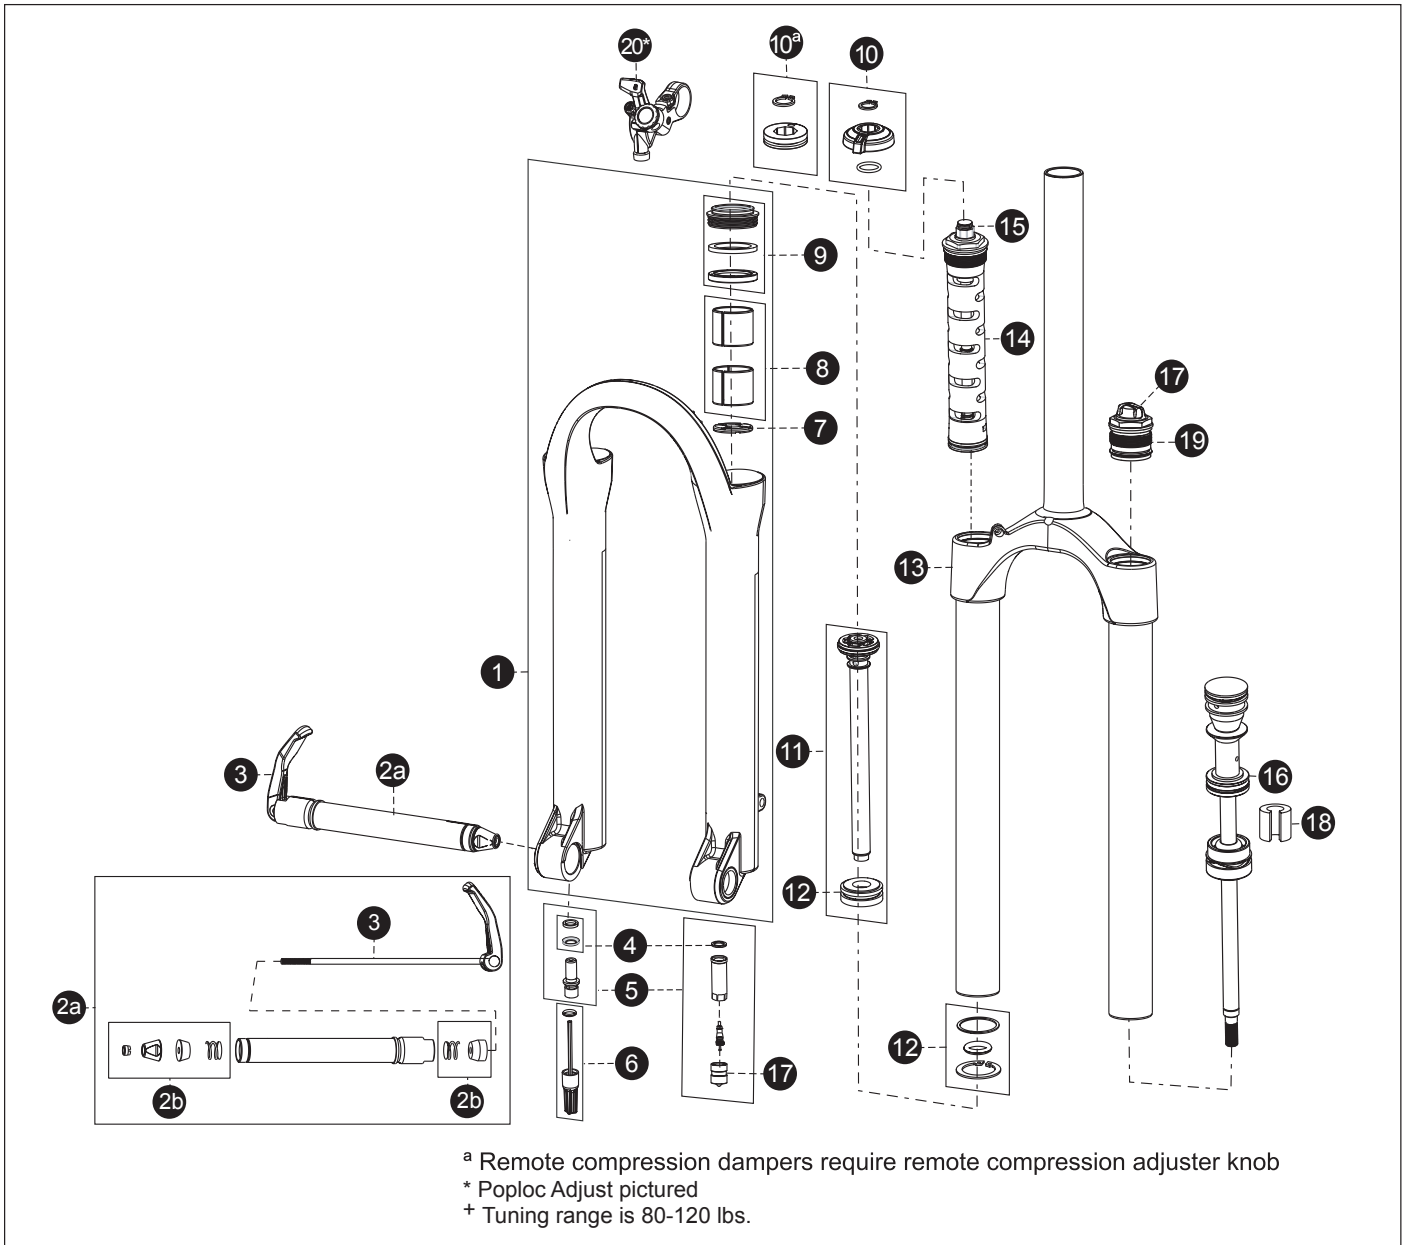

PIKE SL/RACE/TEAM DUAL AIR 2005

1	PIKE LOWER LEG ASSY, RED	11.4309.039.000	PIKE/REBA 29" DAMPER KIT	11.4309.037.000	20	POPLOC LEVER, LEFT	11.4308.848.000
	PIKE LOWER LEG ASSY, SILVER	11.4309.040.000				POPLOC ADJ LEVER, LEFT	11.4308.849.000
	PIKE LOWER LEG ASSY, BLACK	11.4309.041.000	12	REBA/PIKE REBOUND SEAL HEAD KIT	11.4309.013.000	POPLOC LEVER, RIGHT	11.4309.207.000
	PIKE LOWER LEG ASSY, SLATE BLUE	11.4309.080.000	13	PIKE CSU, STEEL STR, BLK CROWN	11.4309.038.000	POPLOC ADJ LEVER, RIGHT	11.4309.208.000
	PIKE LOWER LEG ASSY, WHITE	11.4309.507.000		PIKE CSU, ALUM STR, BLACK CROWN HLLW	11.4309.049.000		
2a	PIKE LOWER LEG ASSY, WHITE	11.4309.082.000	14	REBA / PIKE COMPRESSION DPR ASSY, EXT GATE, REMOTE	11.4308.857.000	Not Shown	
2b	MAXLE AXLE WEDGE KIT	11.4309.648.000		REBA / PIKE COMPRESSION DPR ASSY, EXT GATE, NON-REMOTE	11.4308.858.000	PIKE DECAL KIT	11.4309.237.000
3	MAXLE LEVER ASSEMBLY	11.4309.083.000		REBA / PIKE COMPRESSION DPR ASSY, INT GATE, REMOTE	11.4308.859.000	KIT, DISK BRAKE CABLE, ACCESSORY, REBA/PIKE	11.4309.073.000
4	FORK CRUSH WASHER KIT	11.4305.552.000		REBA / PIKE COMPRESSION DPR ASSY, INT GATE, NON-REMOTE	11.4308.860.000	REBA/PIKE MOTION CONTROL DAMP SERVICE KIT	11.4309.014.000
5	PIKE EXTERNAL HARDWARE KIT	11.4309.036.000				REBA/PIKE DUAL AIR O-RING SVC KIT	11.4309.004.000
6	05 EXTERNAL REB ADJUSTER KNOB, SHORT	11.4308.847.000					
7	REBA/PIKE BOTTOM OUT BUMPER KIT	11.4308.852.000	15	MOTION CONTROL INTERNAL GATE CAP	11.4309.003.000		
8	REBA/PIKE BUSHING KIT	11.4308.851.000		MOTION CONTROL EXTERNAL GATE ADJ KNOB	11.4309.011.000		
9	REBA/PIKE DUST SEAL/OILSEAL/FOAM RING KIT	11.4308.850.000	16	PIKE DUAL AIR SPRING ASSY (140 MM)	11.4309.516.000		
10	MOTION CONTROL COMP KNOB, REMOTE	11.4308.927.000	17	REBA/PIKE AIR VALVE COVER CAP	11.4309.012.000		
	MOTION CONTROL COMP KNOB KIT, STD	11.4308.928.000	18	REBA/PIKE ALL TRAVEL SPACER	11.4309.002.000		
11	PIKE REBOUND DAMPER KIT	11.4309.037.000	19	REBA/PIKE DUAL AIR TOP CAP	11.4309.001.000		

* See page 40 for a complete list of bulk parts