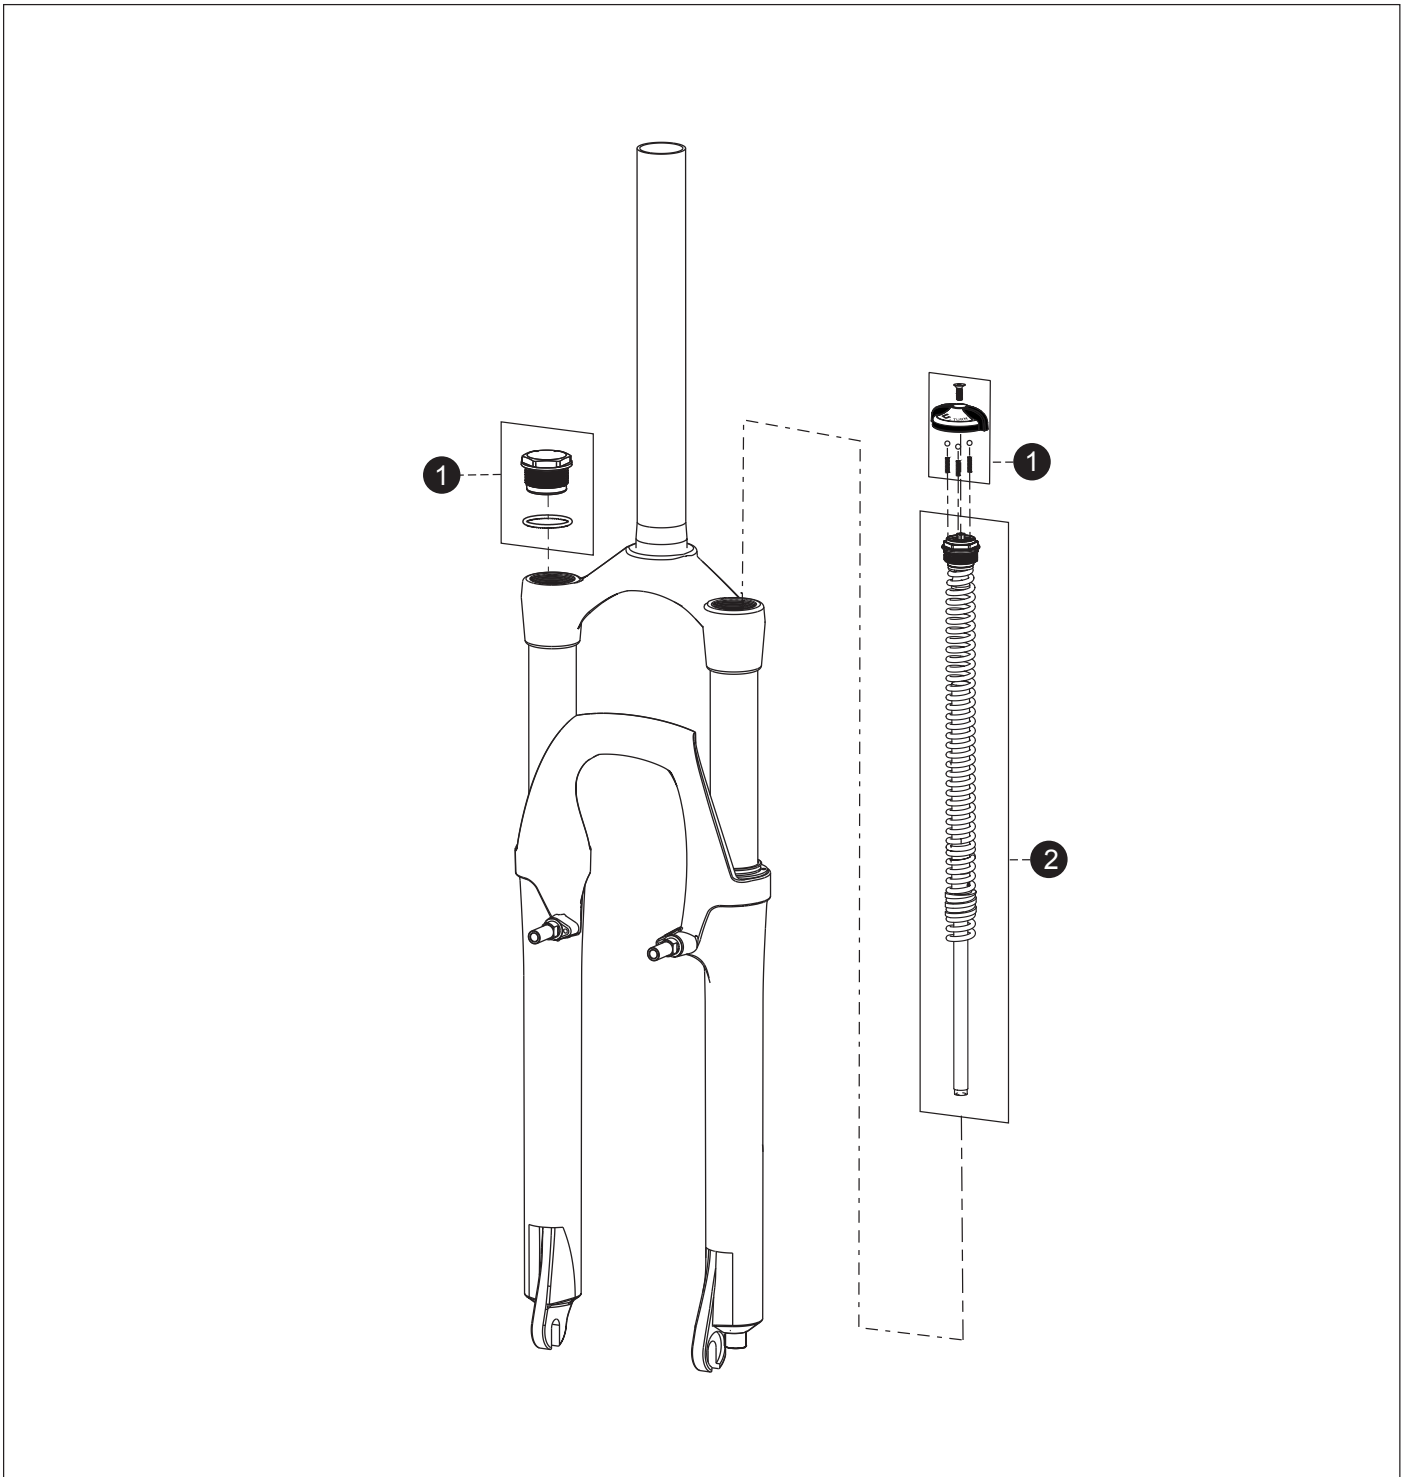

# 2004-05 JUDY TT/C/XC

- |   |                                                                |                 |
|---|----------------------------------------------------------------|-----------------|
| 1 | 04-05 PILOT C/JUDY TT/XC/03 SERRA/EUROPA<br>TOP CAP KIT (28mm) | 11.4308.290.000 |
| 2 | 04-05 Judy TT/XC Spring/Spacer Kit                             | 11.4308.294.000 |
| 3 | Tuning Bumper                                                  | 11.4306.171.000 |
| 4 | 04-05 Judy TT/XC Tuning Spring, Soft                           | 11.4308.640.000 |

# JUDY SL U-TURN 2004-05

- |   |                                                |                 |
|---|------------------------------------------------|-----------------|
| 1 | 04 Judy SL top cap/U-Turn knob assy kit (28mm) | 11.4308.291.000 |
| 2 | 04-05 Judy SL U-Turn Spring Assy (Soft)        | 11.4308.292.001 |
|   | 04-05 Judy SL U-Turn Spring Assy (Medium)      | 11.4308.292.000 |
|   | 04-05 Judy SL U-Turn Spring Assy (Firm)        | 11.4308.292.003 |