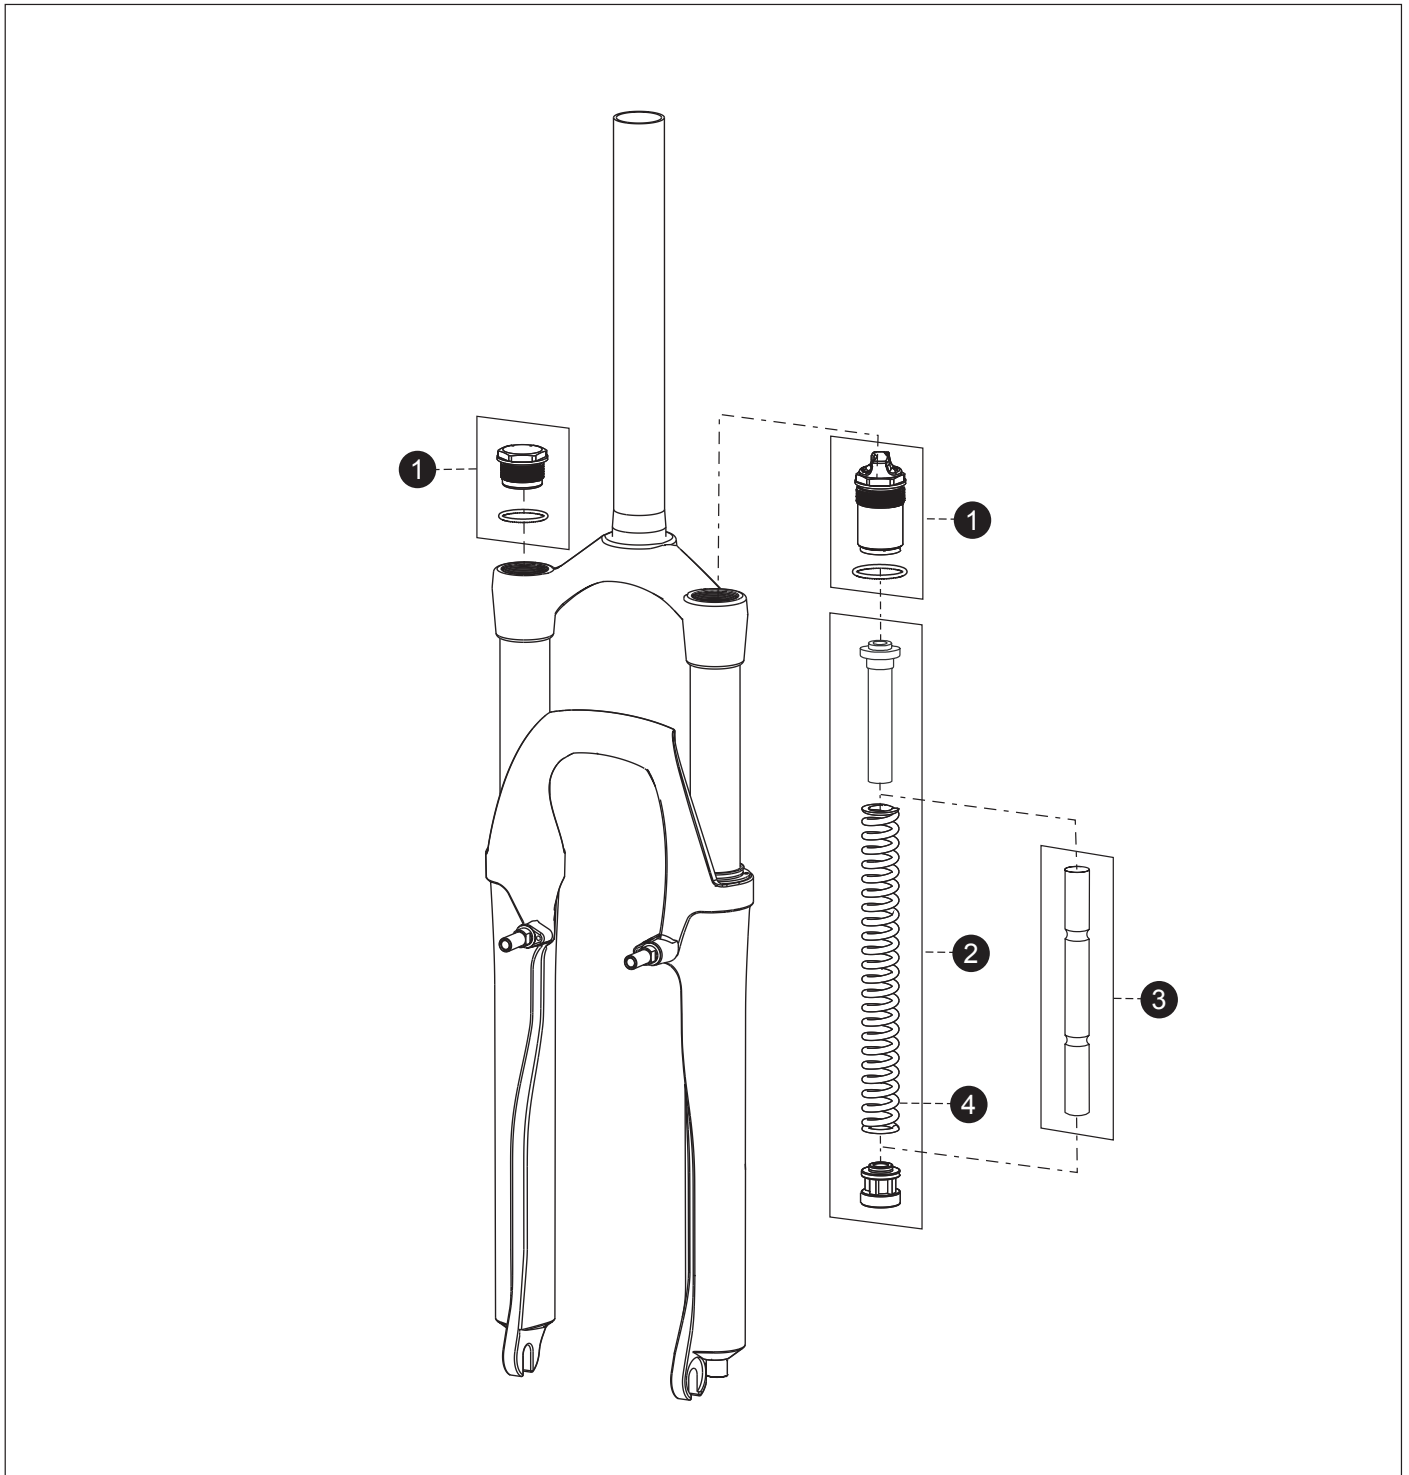

# 2004-05 JUDY TT/C/XC

- |   |                                                                |                 |
|---|----------------------------------------------------------------|-----------------|
| 1 | 04-05 PILOT C/JUDY TT/XC/03 SERRA/EUROPA<br>TOP CAP KIT (28mm) | 11.4308.290.000 |
| 2 | 04-05 Judy TT/XC Spring/Spacer Kit                             | 11.4308.294.000 |
| 3 | Tuning Bumper                                                  | 11.4306.171.000 |
| 4 | 04-05 Judy TT/XC Tuning Spring, Soft                           | 11.4308.640.000 |

# JUDY SL U-TURN 2004-05

- |   |                                                |                 |
|---|------------------------------------------------|-----------------|
| 1 | 04 Judy SL top cap/U-Turn knob assy kit (28mm) | 11.4308.291.000 |
| 2 | 04-05 Judy SL U-Turn Spring Assy (Soft)        | 11.4308.292.001 |
|   | 04-05 Judy SL U-Turn Spring Assy (Medium)      | 11.4308.292.000 |
|   | 04-05 Judy SL U-Turn Spring Assy (Firm)        | 11.4308.292.003 |