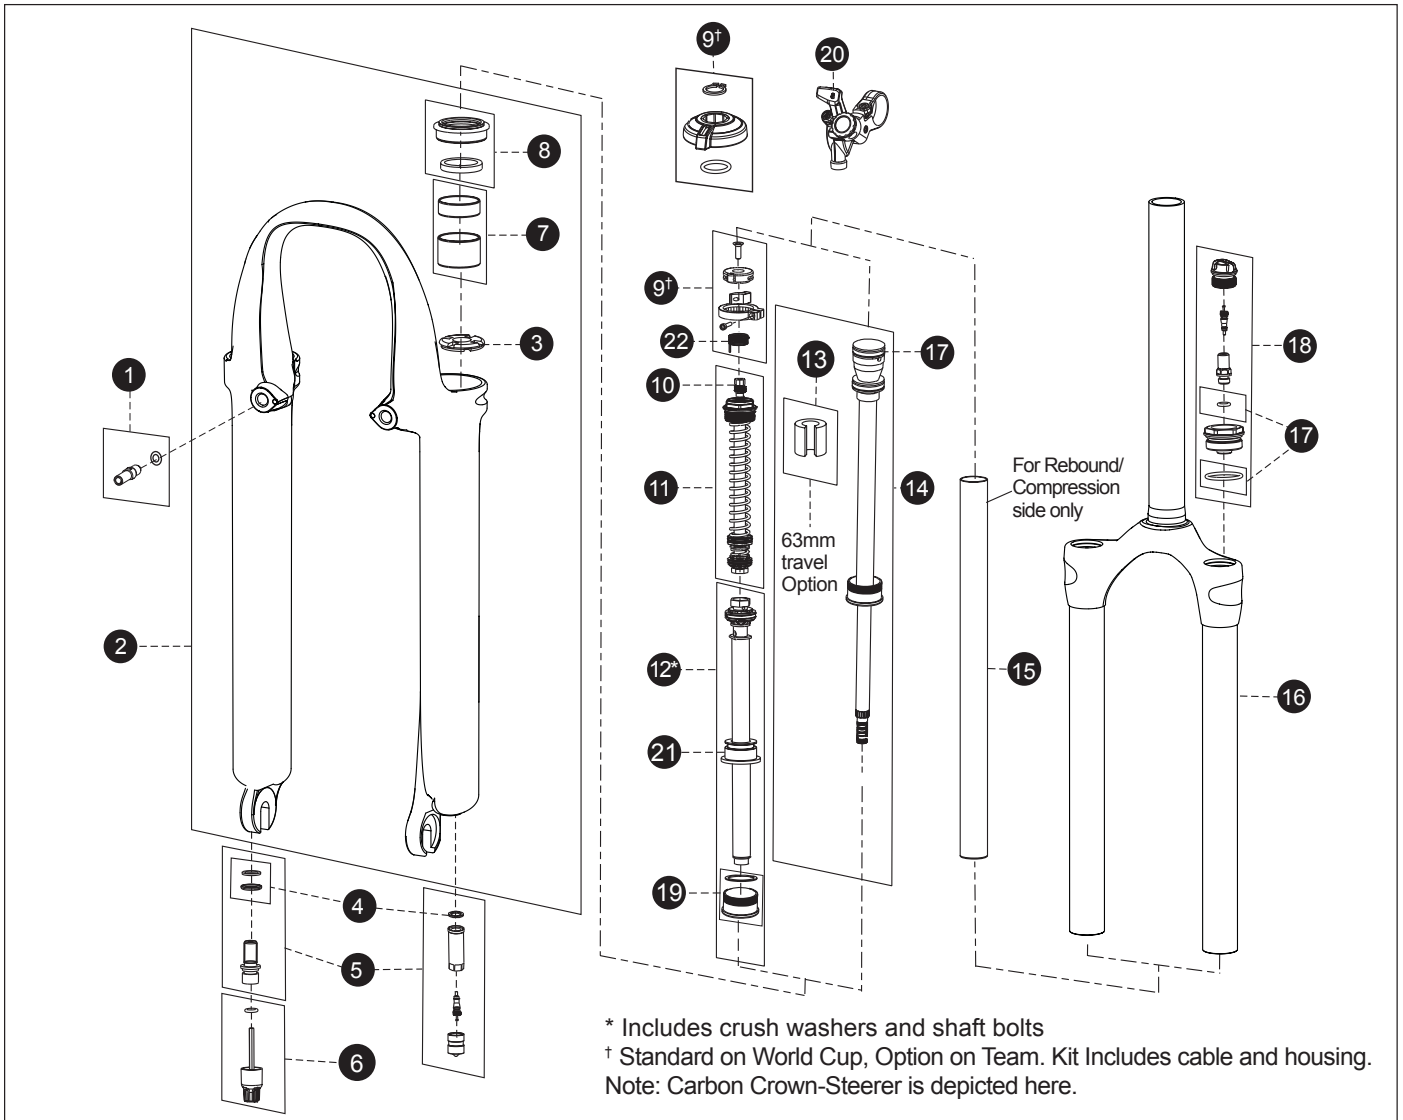

SID WORLD CUP AND TEAM 2003-05

1	11.4307.469.000	14	11.4305.587.000	NOT SHOWN:	
1	11.4307.470.000	15	11.4305.557.001	SID DUALAIR DECAL KIT, RED LEG DECAL	11.4309.564.000
2	11.4307.462.000	16	11.4307.277.000	SID DUALAIR DECAL KIT, BLACK LEG DECAL	11.4309.565.000
2	11.4307.464.000		11.4305.588.000	SID DUALAIR DECAL KIT, SILVER LEG DECAL	11.4309.566.000
2	11.4308.197.000		11.4305.588.001	PILOT/JUDY AIRASSIST/SID DUALAIR PISTON O-RING, QTY 10	11.4307.208.010
3	11.4308.306.002		11.4305.588.001	PURE DAMPER O-RING SERVICE KIT	11.4306.245.000
4	11.4305.552.000		11.4307.275.000	UT TRAVEL INDICATOR CLIP, QTY 10	11.4307.468.010
5	11.4305.650.000		11.4306.176.000	PURE REBOUND DAMPER UPGRADE KIT	11.4308.723.000
6	11.4305.603.000		11.4307.272.000	(INCLUDES CHECKPLATE AND GLIDE RING)	
7	11.4307.251.000		11.4306.237.000	REMOTE CLIMB-IT CNTL HDWR KIT (SCREWS, TORSION SPRING)	11.4307.531.000
8	11.4307.250.000		11.4307.532.000	SID CARBON STR TUBE EXPANDER PLUG	11.4306.531.000
9	11.4307.318.000	17	11.4308.848.000		
9	11.4308.590.000	18	11.4308.848.000		
9	11.4307.090.000	18	11.4309.207.000		
10	11.4307.448.000	18	11.4309.208.000		
11	11.4308.600.000	21	11.4309.137.000		
12	11.4305.628.000	22	11.4307.532.000		
13		22			

* See page 40 for a complete list of bulk parts