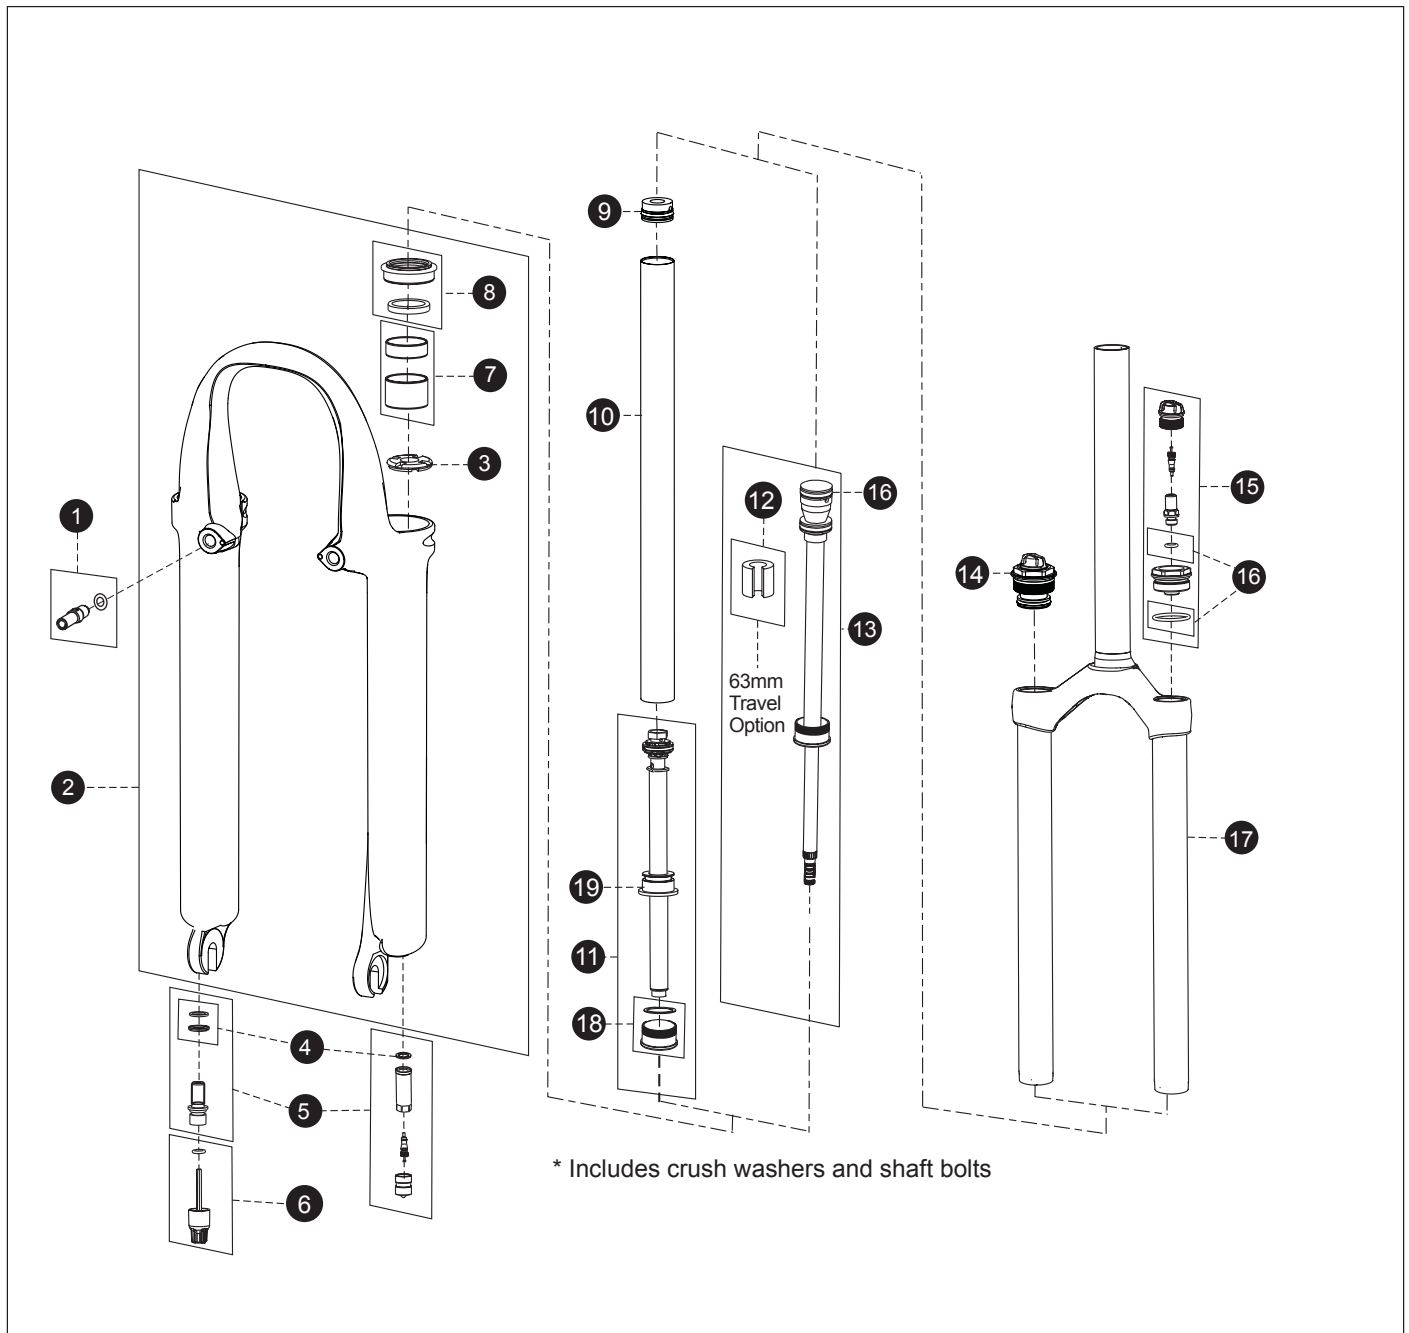

2003-05 SID RACE

1	Brake Post Kit, Steel	11.4307.469.000	14	SID Pure Delite Top Cap	11.4307.449.000	Not Shown:	
	Brake Post Kit, Titanium	11.4307.470.000	15	SID Dual Air Schrader Top Cap Assy	11.4306.237.000	SID Dual Air Decal Kit, Red Leg Decal	11.4309.564.000
2	SID Lower Leg Assy, Black	11.4307.462.000	16	SID Dual Air O-ring SVC Kit	11.4306.176.000	SID Dual Air Decal Kit, Black Leg Decal	11.4309.565.000
	SID Lower Leg Assy, Red	11.4307.466.000	17	SID DualAir CSU Assy, Black Crown, Ano Upr Tube	11.4305.588.000	SID Dual Air Decal Kit, Silver Leg Decal	11.4309.566.000
3	SID/Pilot/Judy Bottom Out Bumper Kit (Qty 2)	11.4308.306.002	18	SID Dual Air Threaded Base Plate Retainer	11.4307.584.000	Pure Damper O-Ring Service Kit	11.4306.245.000
4	Crush Washer Kit	11.4305.552.000	19	SID Pure Rebound Seal Head	11.4309.137.000	Pilot/Judy AirAssist/SID DualAir Piston O-ring, Qty 10	11.4307.208.010
5	Dual Air External Hardware Kit	11.4305.650.000				UT Travel Indicator Clip, Qty 10	11.4307.468.010
6	Pure Rebound Damper Adj Knob Kit, Std DropOut	11.4305.603.000				Pure Rebound Check Plate-Glide Ring Kit	11.4308.723.000
7	SID/Pilot/Judy Bushing Kit (10mm upr/20mm lwr)	11.4307.251.000					
8	Pilot/SID Dust Seal Kit	11.4307.250.000					
9	Pure Delite Internal Floating Piston	11.4307.425.000					
10	SID Pure/Delite Damper Tube	11.4305.557.001					
11	SID DualAir PURE Rebound Damper	11.4308.600.000					
12	AllTravel Spacer Kit	11.4305.628.000					
13	SID DualAir Spring Assy	11.4305.587.000					