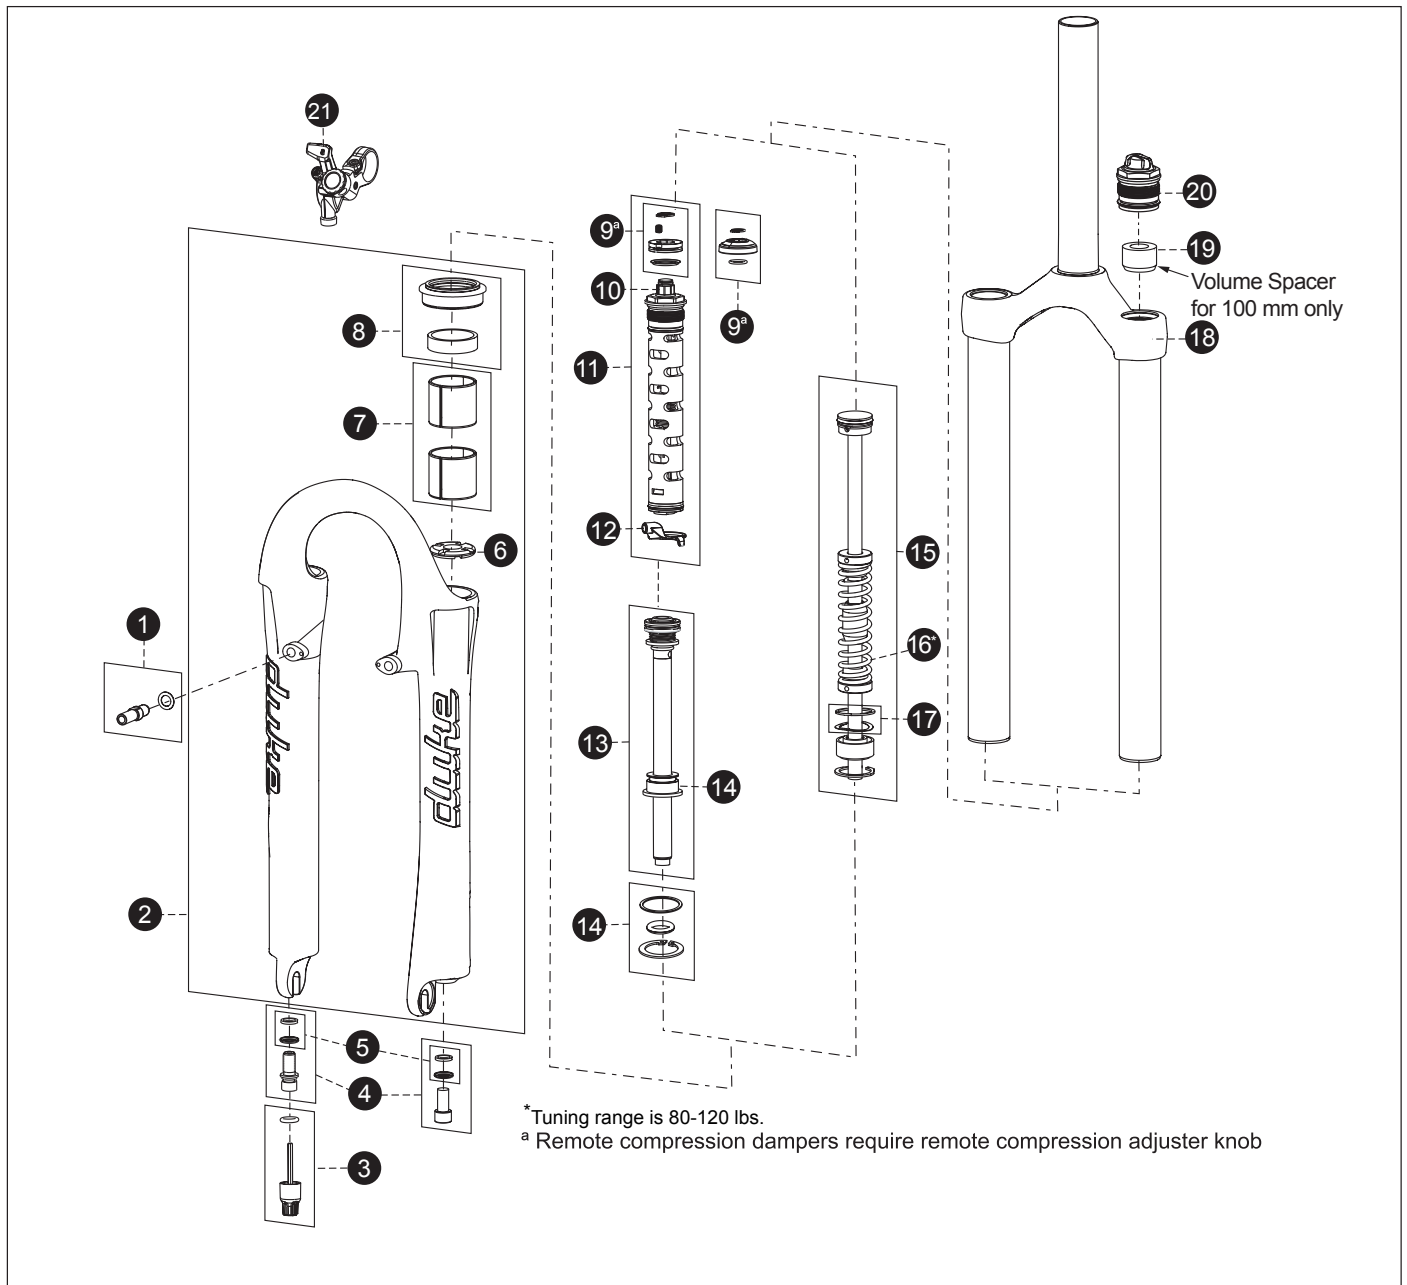

DUKE SL/RACE AIR 2005

*Tuning range is 80-120 lbs.

^a Remote compression dampers require remote compression adjuster knob

1	BRAKE POST KIT, STEEL (QTY 2)	11.4307.469.000	05 DUKE COMPRESSION DPR ASSY, INT GATE, NON-REMOTE	11.4309.204.000	20	DUKE AIR, PILOT/JUDY AIRASSIST TOP CAP, SCHRADER, BLK	11.4306.446.001
2	DUKE LOWER LEG ASSY, BLACK	11.4307.281.000			21	POPLOC LEVER, LEFT	11.4308.848.000
	DUKE LOWER LEG ASSY, RED	11.4306.287.002	05 DUKE COMPRESSION DPR ASSY, EXT GATE, REMOTE	11.4309.209.000		POPLOC ADJ LEVER, LEFT	11.4308.849.000
	DUKE LOWER LEG ASSY, SILVER	11.4306.287.008				POPLOC LEVER, RIGHT	11.4309.207.000
3	EXTERNAL REB ADJUSTER KNOB, SHORT	11.4308.846.000	05 DUKE COMPRESSION DPR ASSY, EXT GATE, NON-REMOTE	11.4309.210.000		POPLOC ADJ LEVER, RIGHT	11.4309.208.000
4	HYDRAAIR/HYDRACOIL EXT HARDWARE KIT	11.4305.651.000	12	MOTION CTRL REMOTE CABLE STOP CLAMP	11.4308.929.000	Not Shown:	
5	FORK CRUSH WASHER KIT	11.4305.552.000	13	05 DUKE AIR, MC REB DAMPER (100mm/80mm)	11.4309.205.000	AM 05 DUKE SL/RACE DECAL KIT	11.4309.202.000
6	PSYLO/DUKE LOW LEG BOTTOMOUT BUMPER	11.4308.196.000	14	05 DUKE MC REBOUND DAMPER SEAL HEAD	11.4309.216.000	AM 05 DUKE MOTION CONTROL DAMPER SERVICE KIT	
7	DUKE BUSHING KIT (30MM UP/LWR)	11.4307.280.000	15	DUKE 100MM AIR/NEG SPRING ASSY	11.4306.291.100		11.4309.206.000
8	PSYLO/DUKE DUST SEAL/FOAM RING KIT	11.4307.298.000		DUKE 80MM AIR/NEG SPRING ASSY	11.4306.291.080	AM DUKE AIR SPRING & DAMPER SVC KIT	11.4306.297.000
9	MOTION CONTROL COMP KNOB, REMOTE	11.4308.927.000	16	DUKE AIR, SOFT NEG SPRING (RIDER WT <120LB/60KG)	11.4306.443.000		
	MOTION CONTROL COMP KNOB KIT, STD	11.4308.928.000	17	DUKE AIR SPRING ASSY BASE/PLATE WASHER	11.4307.745.000		
10	MOTION CONTROL INTERNAL GATE CAP	11.4309.003.000	18	DUKE AIR 100MM CSU ASSY (2005 ONLY-80MM)	11.4307.326.100		
	MOTION CONTROL EXTERNAL GATE ADJ KNOB KIT	11.4309.011.000	19	DUKE 100MM AIR SPRING VOLUME SPACER	11.4308.391.000		
11	05 DUKE COMPRESSION DPR ASSY, INT GATE, REMOTE	11.4309.203.000					

* See page 40 for a complete list of bulk parts