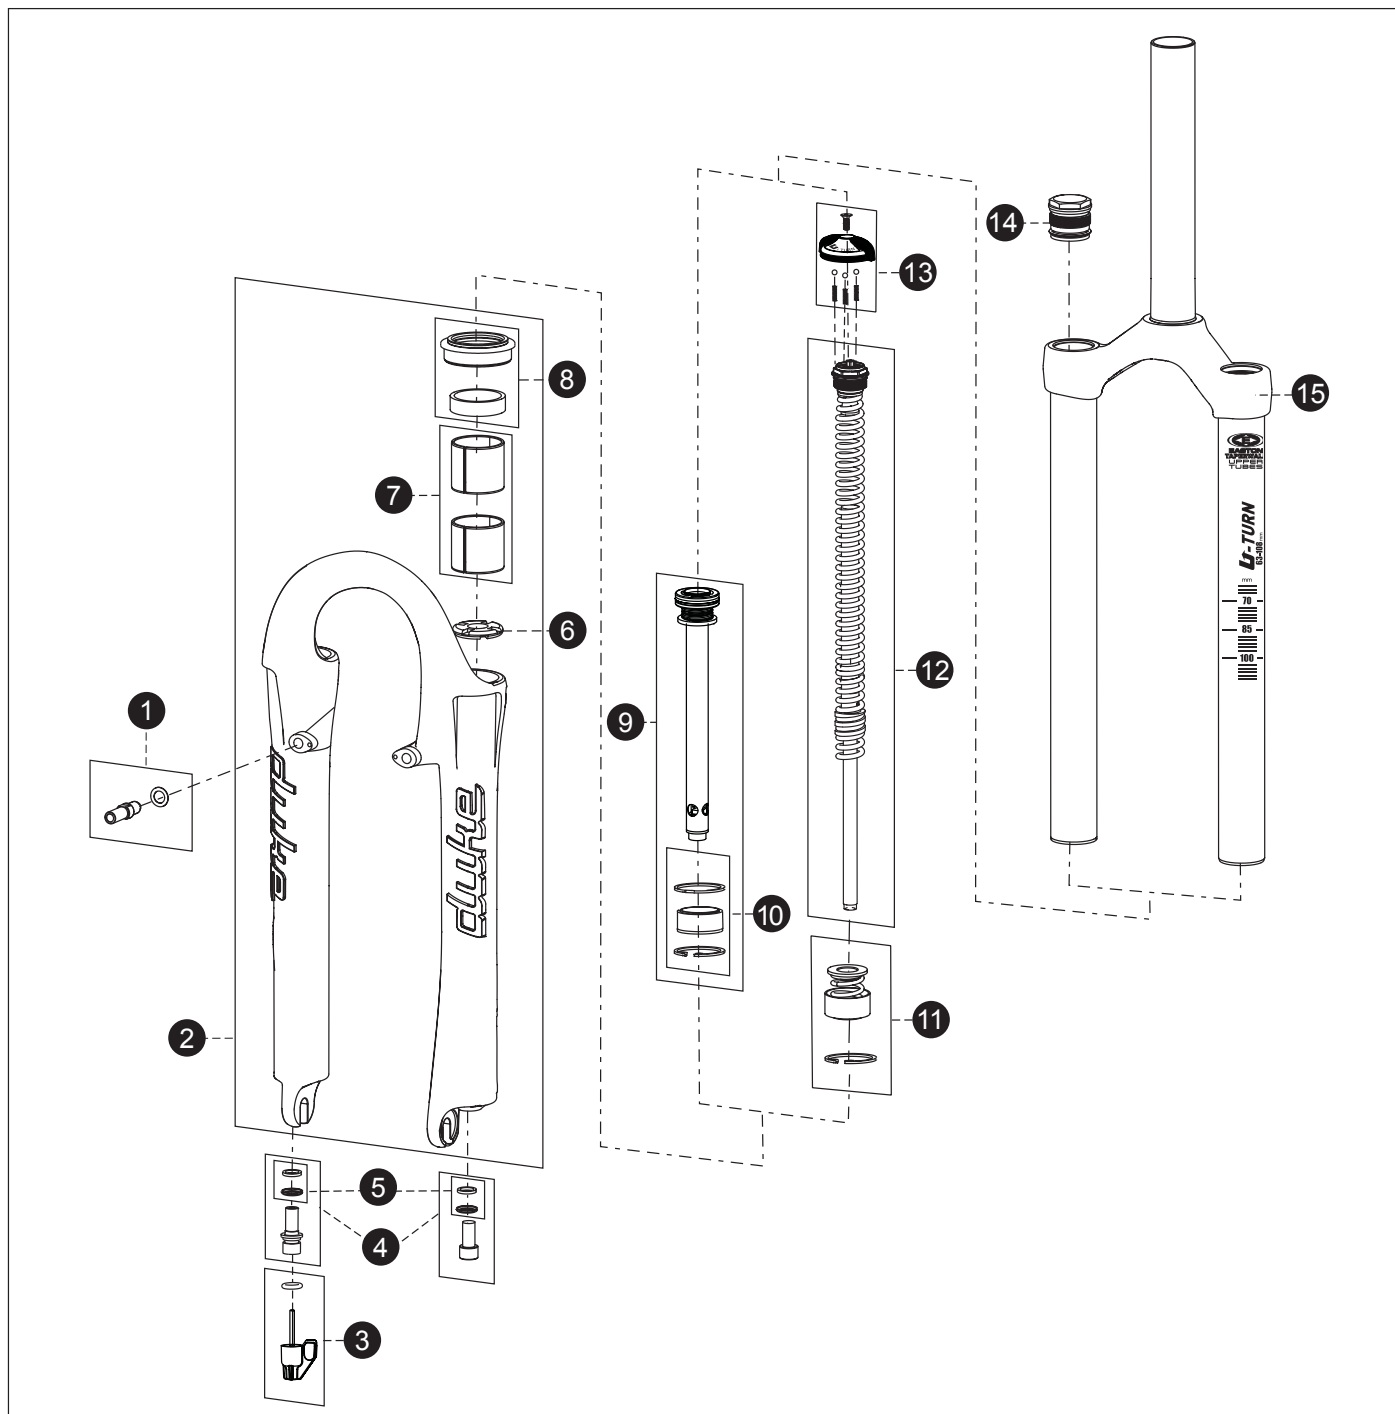

* See page 40 for a complete list of bulk parts

2003-05 DUKE XC U-TURN

1 Brake Post Kit, Steel	11.4307.469.000	10 Duke/Psylo HC2 Rebound Base Valve Assy	11.4307.292.000
2 Duke Lower Leg Assy, Black	11.4307.281.000	11 U-Turn/Boxer Base Plate Assy Kit	11.4306.268.000
Duke Lower Leg Assy, Silver	11.4306.287.008	12 Duke U-Turn Spring Assy Kit, Soft, Yellow	11.4307.371.001
Duke Lower Leg Assy, Red	11.4306.287.002	Duke U-Turn Spring Assy Kit, Med, Red	11.4307.371.002
3 HC/HC2 External Rebound Adjuster Knob, Flag	11.4304.960.000	Duke U-Turn Spring Assy Kit, Firm, Blue (standard)	11.4307.371.003
4 HydraAir/HydraCoil External Hardware Kit	11.4305.651.000	Duke U-Turn Spring Assy Kit, X-Firm, Black	11.4307.371.004
5 Crush Washer Kit	11.4305.552.000	13 U-Turn Travel Adjust Knob Kit	11.4309.035.000
6 Duke/Psylo Lower Leg Bottom Bumper Kit	11.4308.196.000	14 Duke/Psylo HC2 Non-Adjust Top Cap, Silver Alum	11.4307.271.000
7 Duke Bushing Kit (30mm Upper/Lower)	11.4307.280.000	15 Duke U-Turn CSU, Black Crown, Alum Str	11.4307.328.000
8 Psylo/Duke Dust Seal/Foam Ring Kit	11.4307.298.000		
9 03-04Duke U-Turn/04Psylo XC HC2 Reb Dmpr Assy	11.4307.353.000		