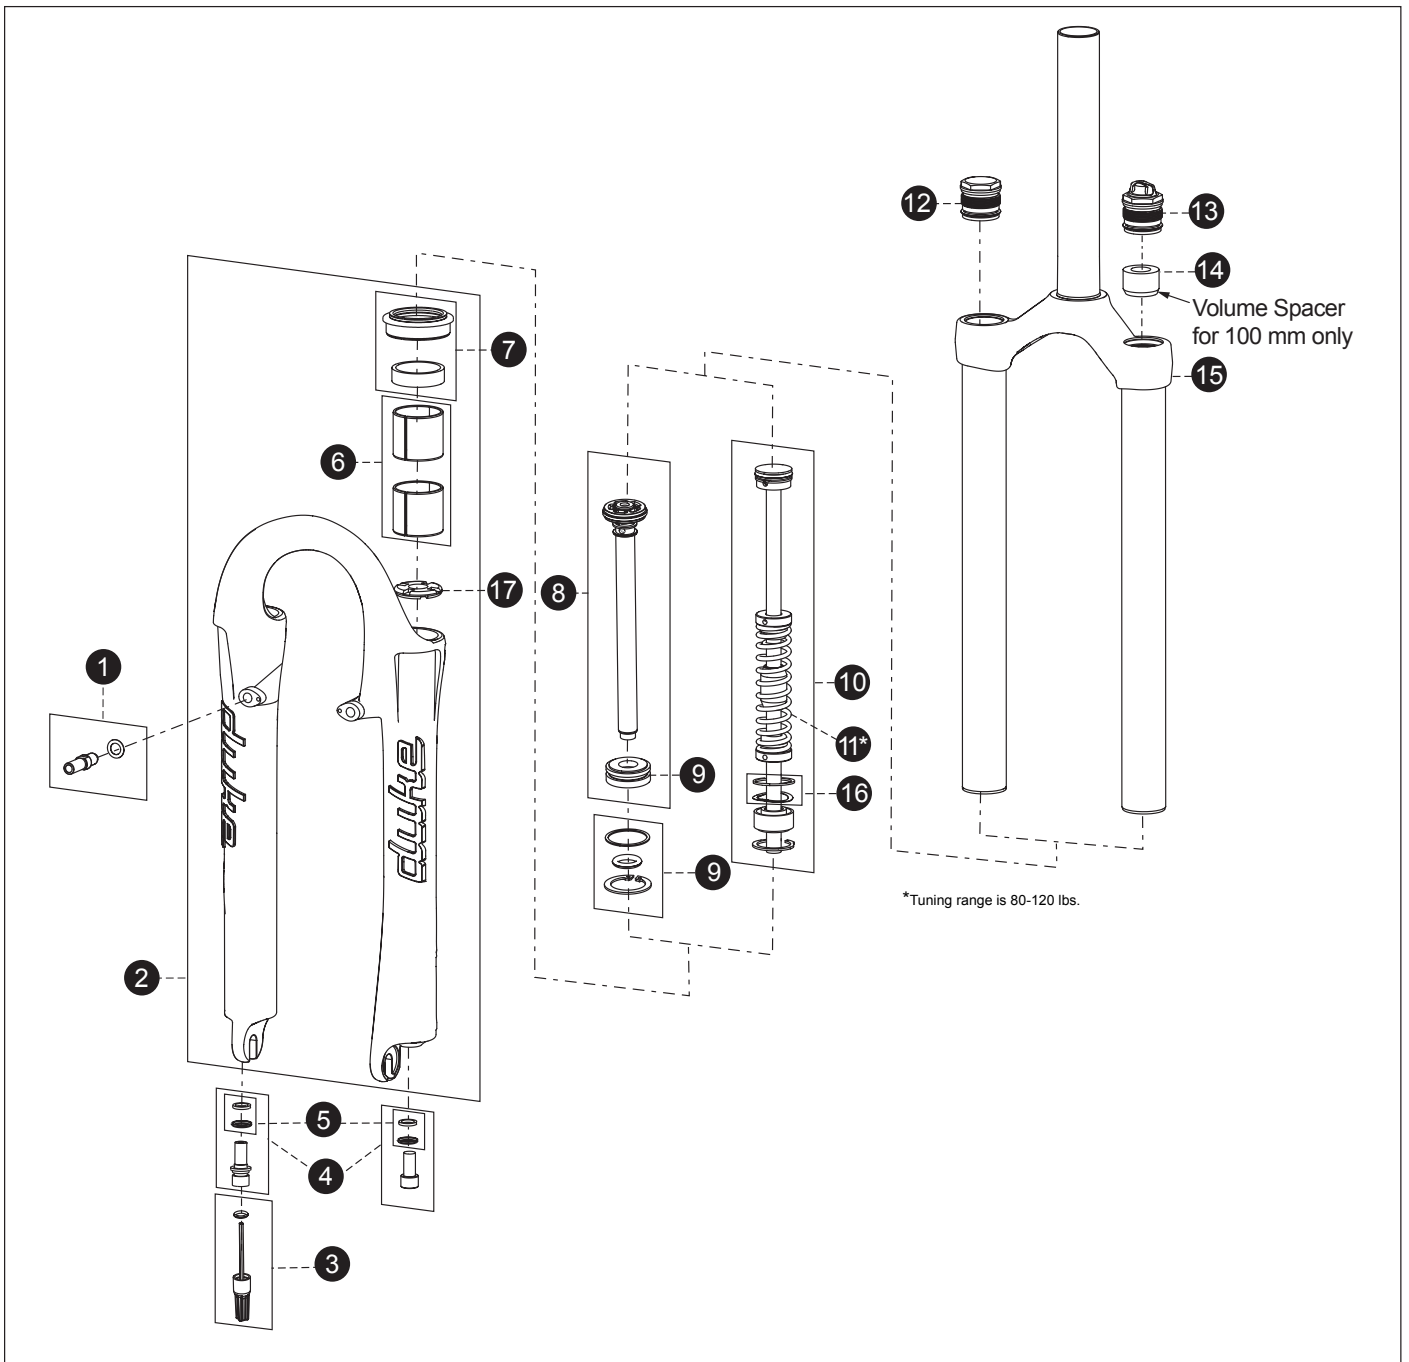

DUKE XC AIR 2005

1	Brake Post Kit, Steel	11.4307.469.000	Duke 80mm Air/Negative Spring Assy	11.4306.291.080	Note Shown:	
2	Duke Lower Leg Assy, Black	11.4307.281.000	11 Duke Soft Negative Spring (Rider wt < 120lb/60kg)	11.4306.443.000	Duke XC Decal Kit	11.4307.352.000
	Duke Lower Leg Assy, Silver	11.4306.287.008	12 Duke/Psylo HC2 Non-Adjust Top Cap, Silver Alum	11.4307.271.000	Duke Air Spring and Damper O-ring Service Kit	11.4306.297.000
	Duke Lower Leg Assy, Red	11.4306.287.002	13 Duke Air, Pilot/Judy Air Assist Top Cap, Shldr, Blk	11.4306.446.001	Disc Brake Cable Accessory Kit	11.4309.730.000
3	External Rebound Adj. Knob, Short	11.4308.846.000	14 Duke 100mm, Air Volume Spacer	11.4308.391.000	05 Duke MC Damper SVC Kit	11.4309.206.000
4	HydraAir/HydraCoil External Hardware Kit	11.4305.651.000	15 Duke Air 100mm CSU Assy (2005-80mm)	11.4307.326.100		
5	Crush Washer Kit	11.4305.552.000	16 Duke Air Spring Assy Base Plate/Washer Kit	11.4307.745.000		
6	Duke Bushing Replacement Kit (30mm Uppr/Lwr)	11.4307.280.000	17 Duke/Psylo Lower Leg Bottom Bumper Kit	11.4308.196.000		
7	Psylo/Duke Seal and Foam Ring Kit	11.4307.298.000				
8	05 Duke Air MC Rebound Damper Assy	11.4309.205.100				
9	05 Duke MC Rebound Damper Seal Head	11.4309.216.000				
10	Duke 100mm Air/Negative Spring Assy	11.4306.291.100				

* See page 40 for a complete list of bulk parts